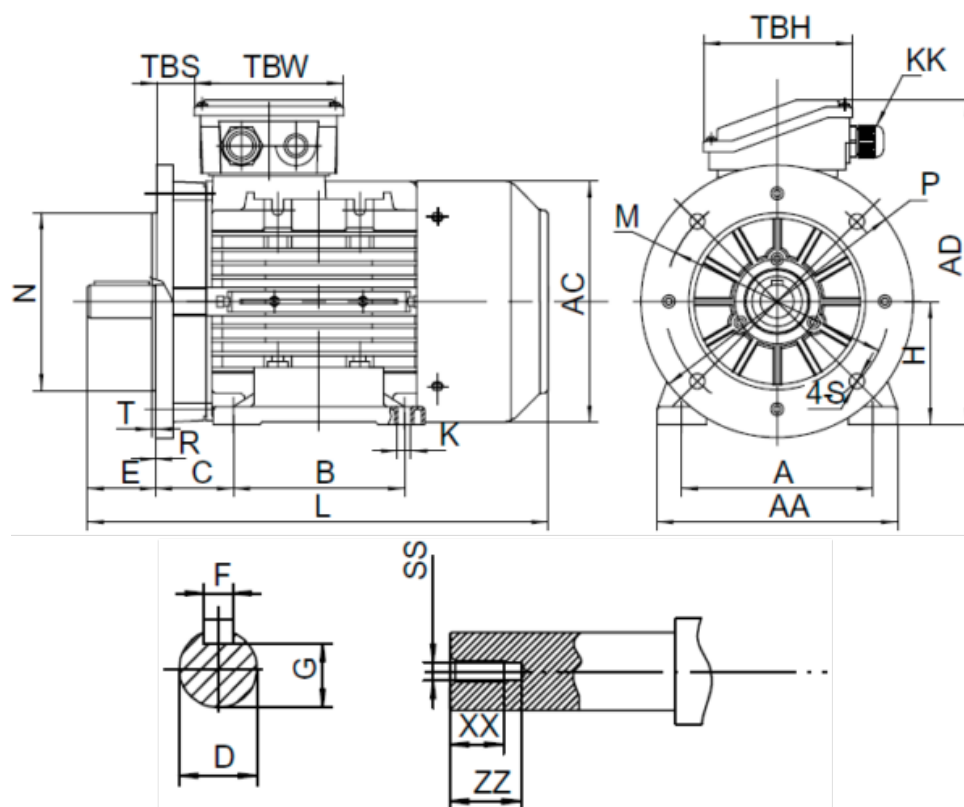

Data Sheet

Article number: 2518004002270140

Description: Kleedrive T3A 100L2-2 4.0kw 2800 rpm UL/CSA
3x400/690V 50 HZ IP55 B35 Eff=82,7%

Measures

A = 160	F = 8	TBW = 118
AA = 200	G = 24	XX = 22
AC = Ø199	H = 100	ZZ = 30
AD = 260	HD = 160	
B = 140	L = 376	
C = 63	SS = M10	
D = Ø28	TBH = 118	
E = 60	TBS = 32	